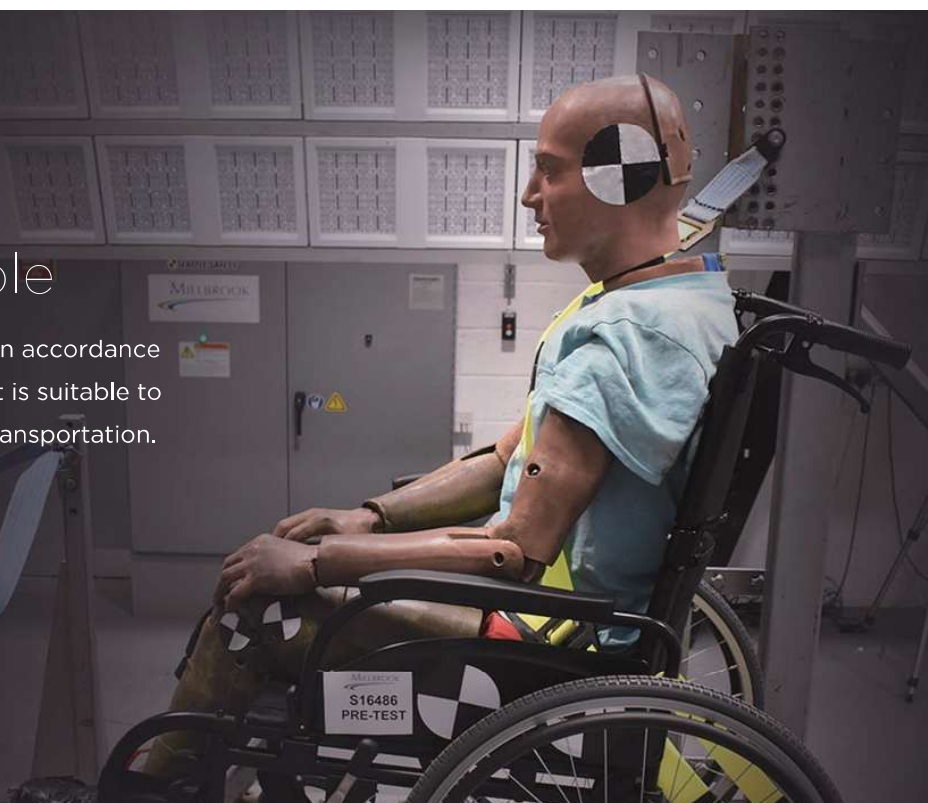

## Easy Transfer

The flip-back armrests make moving from side to side easy and quick.

The 80° removable footrests ensure a safe transfer.

## Smooth and Agile Movement

Agile wheelchair is designed with the carer in mind.

With advanced engineering, this chair is very easy to push and manoeuvre.

## Quick to Adapt. Ready for Use

Attendant-Propelled Model

Self-Propelled Model

## Robust and Reliable

The Agile is approved for transportation in accordance with ISO 7176-19 Crash Test. This means it is suitable to be used as a seat in a motor vehicle for transportation.